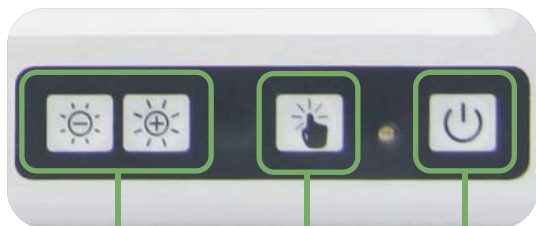

APC-3218/ 3518/ 3718/ 3918

• High Resolution Video Camera

Output Interface	USB 2.0
Image/Video Format	YUY2 & MJPG
Output size	VGA 640x480 (default) QQVGA 160x120 QVGA 320x240 SVGA 800x600 WXGA 1280x720 SXGA 1280x1024
Max. video frame	30fps @WXGA 1280x720 (MJPG)
Operating Current	145 mA ± 5%

• Front Side waterproof USB

• Front Side Keypad Control

Brightness
Up/Down

System on/off

Touch and Screen
on/off for cleaning

Accessible CF
card reader

Optional Stereo Speakers

• Optional Stereo Speakers