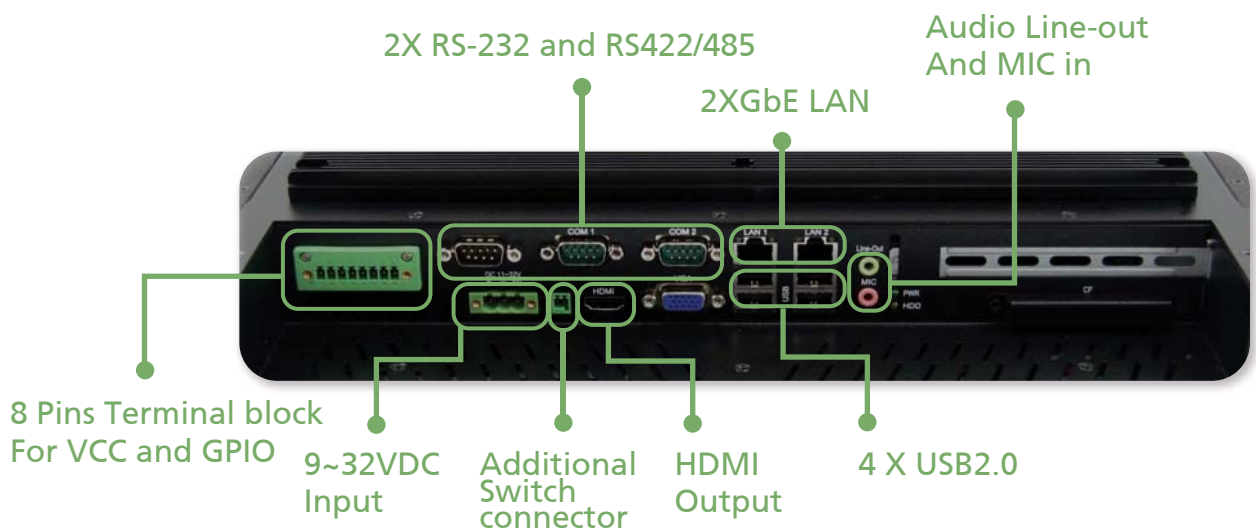

• Optional DVD Combo

Optional DVD Combo Device for data backup Or media playback

PCI or PCIeX1 Expansion

• Rich I/O Ports

Aplex Taiwan Office (Headquarters)

15F-1, No.186, Jian Yi Road, Zhonghe Dist.,
New Taipei City, 235 Taiwan
TEL: +886-2-8226-2881 Fax: +886-2-8226-2883