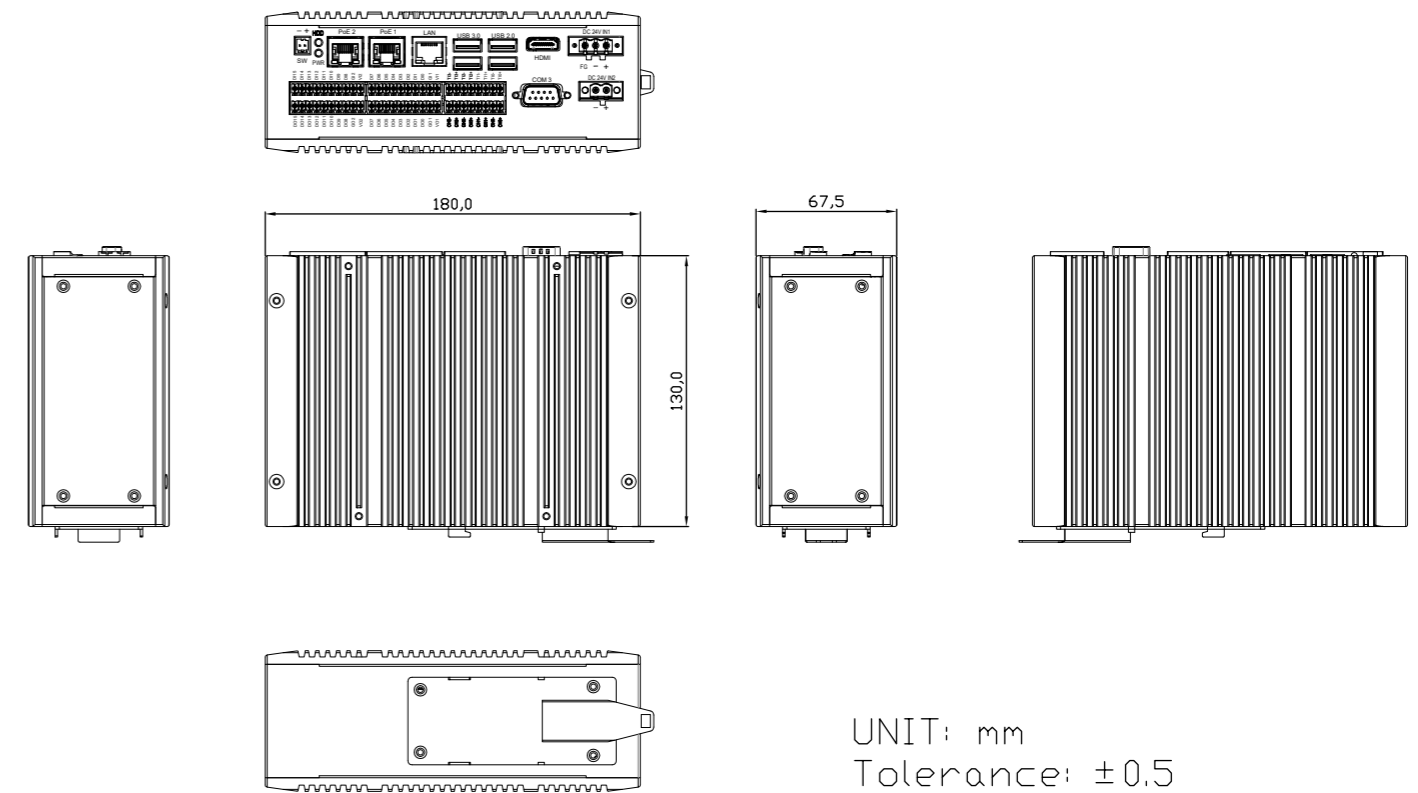

System	
USB	Onboard Intel Celeron J1900 Processor
System Chipset	SoC
Memory	1 x 204-pin SO-DIMM DDR3L 1333MHz, up to 8GB

I/O Port	
USB	1 x USB 3.0 (type A) 3 x USB 2.0 (type A) 2 x USB 2.0 (type A, Internal, via TB-579IL)
Serial/Parallel	1 x RS232, DB9 (COM3, via TB-579IL)
Audio	1 x Line out
Graph	Integrated Intel HD Graphics 688/854 MHz(J1900) 1 x HDMI up to 1920 x 1200
LAN	1 x GbE LAN RJ-45 by intel i210AT(i211AT) controller
PoE	2 x Gigabit IEEE 802.3af/at (15.4W/25W) PoE port by RJ-45 with intel i210AT controller
Digitl I/O	8 x DI, 8 x DO, 2 x 10Pin Phoenix Connector, isolation (GPIO1, via TB-579IL) 8 x DI, 8 x DO, 2 x 10Pin Phoenix Connector, isolation (GPIO2, via TB-579IL)
Lighting control	4 x Lighting control , 1 x 8 Pin Phoenix Connector, CH0/CH1/CH2/CH3 (via TB-579IL)
Trigger	4 x Trigger input, 1 x 8 Pin Phoenix Connector, isolation (via TB-579IL)

Storage Space	
HDD	1 x 2.5" SATA2 HDD/SSD bay 1 x mSATA

Expansion	
Expansion slot	1 x Mini PCIe slot

Power	
Power Input	DC 9~36V

Mechanical	
Dimensions	180 x 130 x 67.5 mm
Gross weight	2.15 kg

Dimensions

Environmental	
Operating Temperature	-20°C~70°C
Storage Temperature	-40°C~85°C
Storage Humidity	10 to 90%@ 40°C, non-condensing, operating
Certificate	Meet CE/FCC Class A